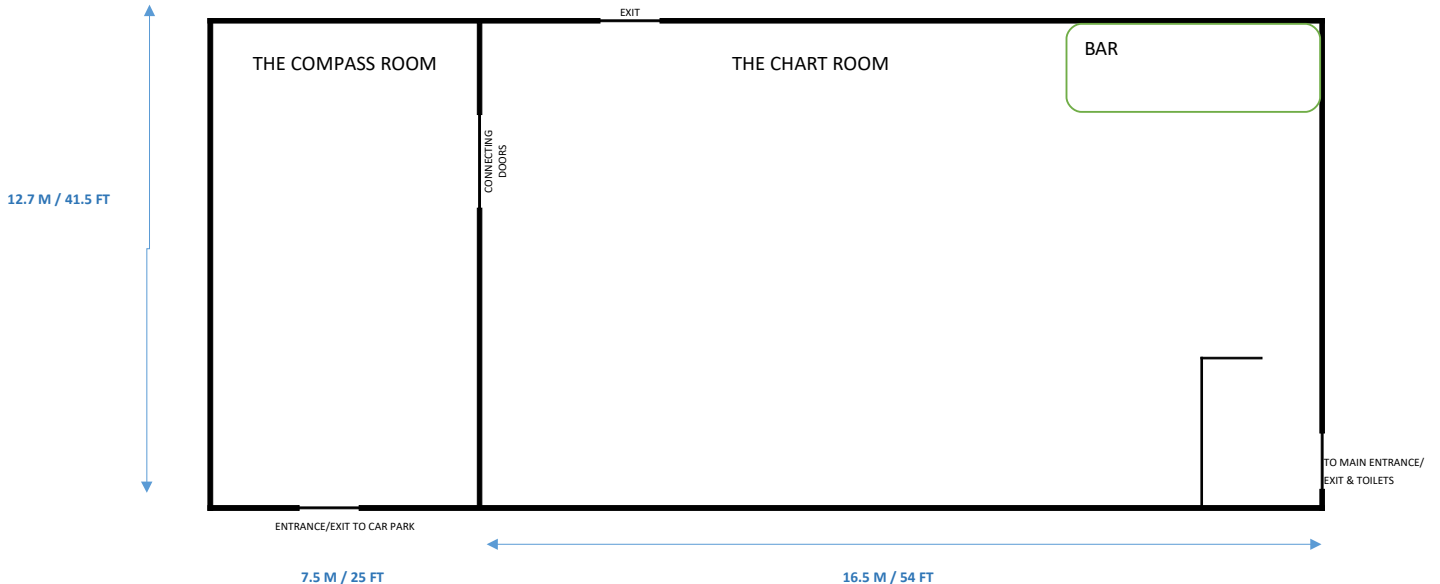

## Events at Gurnard Main Room sizes

7.5 M / 25 FT

16.5 M / 54 FT

**MAXIMUM CAPACITY**

	COMPASS ROOM	CHART ROOM	Ballroom (excl wings)
THEATRE STYLE	80	160	360
CLASSROOM STYLE	32	56	200
U-SHAPE	25	27	75
CONFERENCE	28	30	n/a
BANQUET STYLE (LONG TABLES)	60	160	300
BANQUET STYLE (ROUND TABLES)	50	120	300