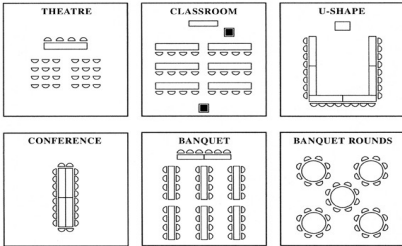

## Events at Gurnard Main Room sizes

7.5 M / 25 FT

16.5 M / 54 FT

**MAXIMUM CAPACITY**

	COMPASS ROOM	CHART ROOM	Ballroom (excl wings)
THEATRE STYLE	80	160	360
CLASSROOM STYLE	32	56	200
U-SHAPE	25	27	75
CONFERENCE	28	30	n/a
BANQUET STYLE (LONG TABLES)	60	160	300
BANQUET STYLE (ROUND TABLES)	50	120	300